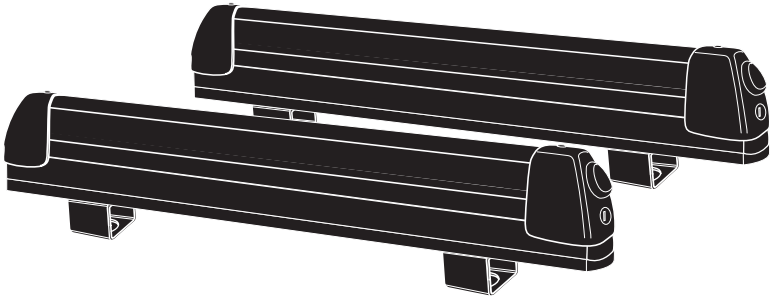

Thule Xtender 739

> Instructions

Ski carrier

Thule WingBar

Thule AeroBar

Thule SlideBar

Thule SquareBar

739000

x1

x4

x4

x4

A

B**C****A****B**

Thule One-Key System

544  (x4)